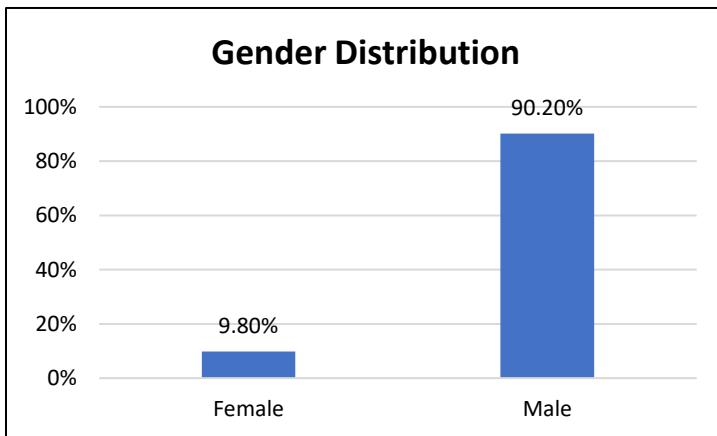

Pretrial Services Weekly Report

Electronic Monitoring Population Demographics 8/11/2023

Curfew Only population:	899
Bischof Law Only population:	690
Cases with Curfew and Bischof Law Supervision*	50

Curfew