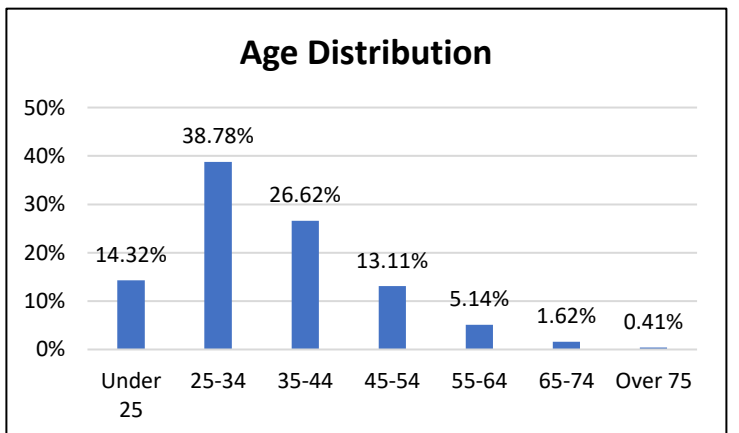

Bischof Law

* 50 individuals are supervised under Curfew and Bischof Law. These individuals are reflected in both the Curfew and Bischof Law graphs