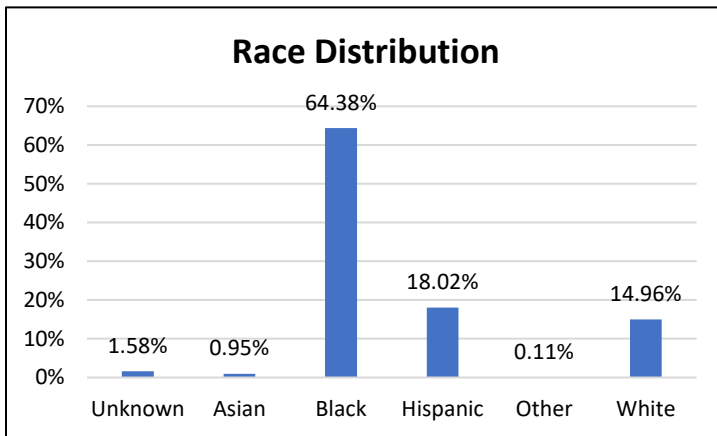

Bischof Law

* 50 individuals are supervised under Curfew and Bischof Law. These individuals are reflected in both the Curfew and Bischof Law graphs