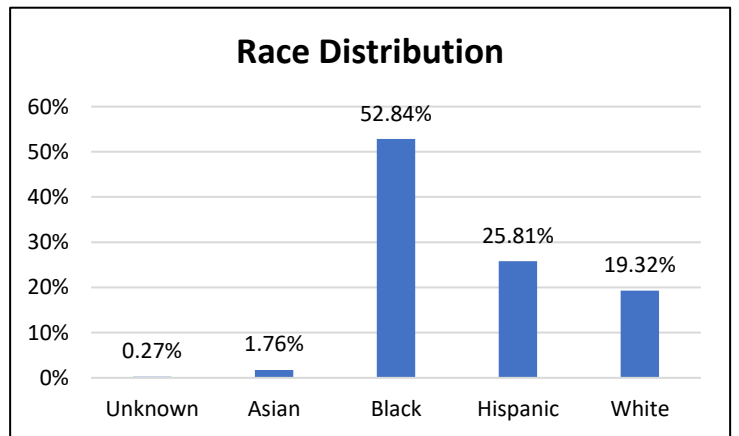

Bischof Law

* 50 individuals are supervised under Curfew and Bischof Law. These individuals are reflected in both the Curfew and Bischof Law graphs