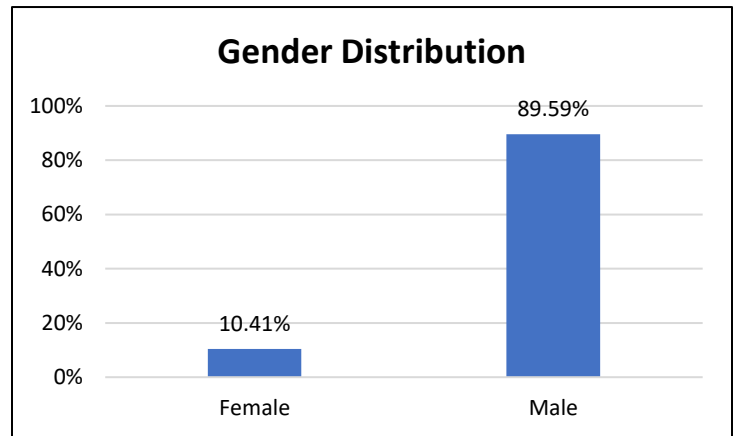

Bischof Law

* 50 individuals are supervised under Curfew and Bischof Law. These individuals are reflected in both the Curfew and Bischof Law graphs