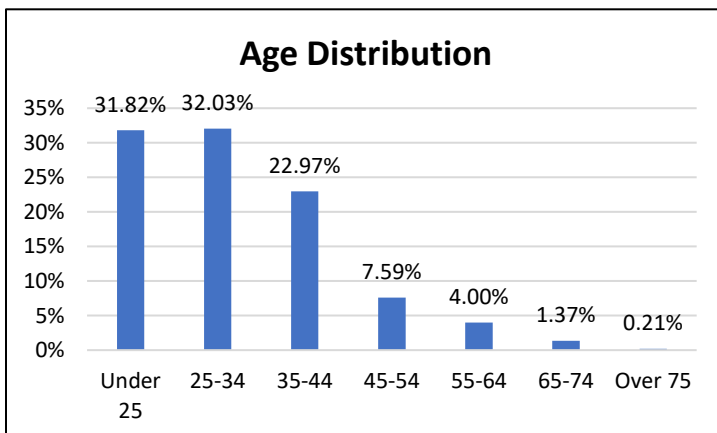

Bischof Law

* 50 individuals are supervised under Curfew and Bischof Law. These individuals are reflected in both the Curfew and Bischof Law graphs